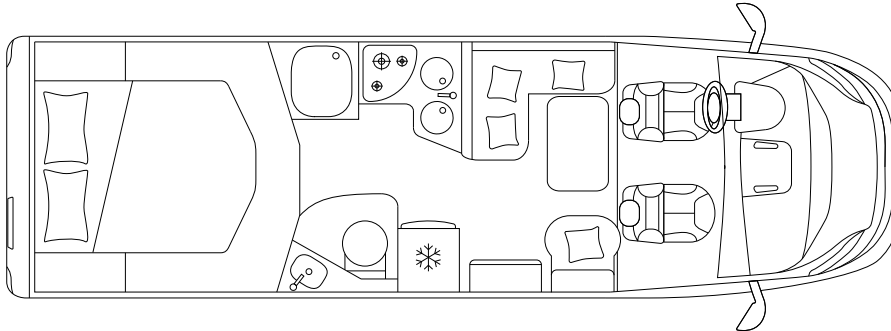

ECOVIP L 4012

LOW-PROFILES

Fiat Ducato 35 Light

Fiat Ducato 43 Heavy

CHASSIS & ENGINE

Chassis	Fiat Ducato 35 Light	
Maximum power	kW (PS)	88 (120)
Engine displacement	cc	2.287
Weight in running order	kg	\
Payload	kg	\
Max. total weight	kg	3.500

DIMENSIONS & WEIGHT

External length / width / height	cm	740 / 225 / 296
Internal width / height	cm	212 / 205
Wheelbase	mm	4.035
Towable mass	kg	2.000
Type-approved seats	4 ^s / 5 ^o	
Garage dimensions (L × W × H)	cm	136 ^{max} / 123 ^{min} × 212 × 123

We use cookies on our website. Some of them are essential, while others help us to improve this website and your experience. [Read more](#)

Alright

SLEEPING & LIVING

Berths		2 ^s + 2 ^o + 1 ^o
Rear double bed (L × W)	cm	190 × 150
Dinette bed	cm	188 × 110 / 58 ^o
Drop-down bed	cm	186 × 139 / 112 ^o