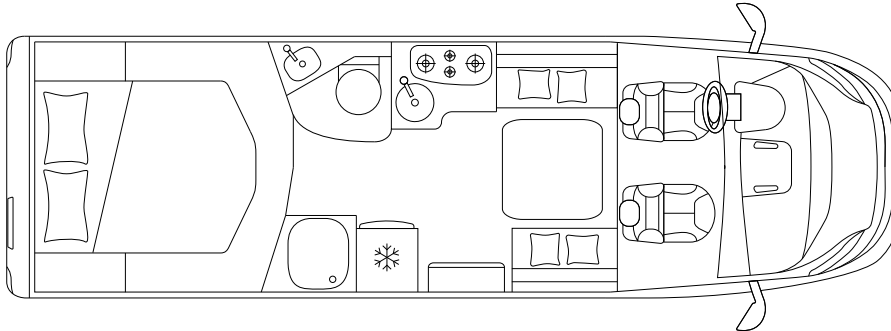

ECOVIP L 4012 DS

LOW-PROFILES

Fiat Ducato 35 Light

Fiat Ducato 43 Heavy

CHASSIS & ENGINE

Chassis	Fiat Ducato 35 Light	
Maximum power	kW (PS)	88 (120)
Engine displacement	cc	2.287
Weight in running order	kg	\
Payload	kg	\
Max. total weight	kg	3.500

DIMENSIONS & WEIGHT

External length / width / height	cm	740 / 225 / 296
Internal width / height	cm	212 / 205
Wheelbase	mm	4.035
Towable mass	kg	2.000
Type-approved seats		4
Garage dimensions (L × W × H)	cm	136 ^{max} / 123 ^{min} × 212 × 123

We use cookies on our website. Some of them are essential, while others help us to improve this website and your experience. [Read more](#)

Alright

SLEEPING & LIVING

Berths		2 ^s + 2 ^o + 1 ^o
Rear double bed (L × W)	cm	190 × 150
Dinette bed	cm	183 × 80 ^o
Drop-down bed	cm	186 × 139 ^o