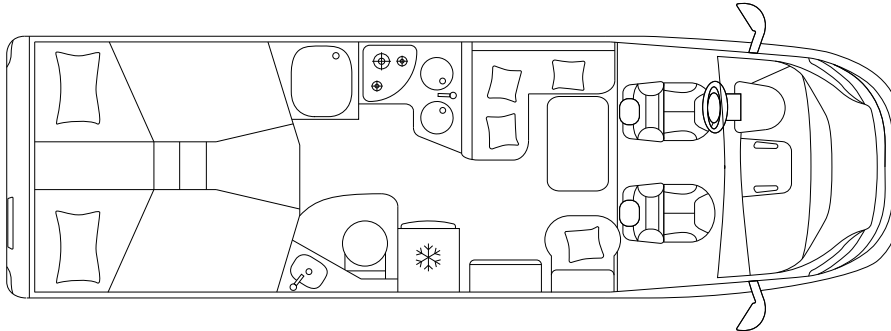

ECOVIP L 4009

LOW-PROFILES

Fiat Ducato 35 Light

Fiat Ducato 43 Heavy

CHASSIS & ENGINE

Chassis	Fiat Ducato 35 Light	
Maximum power	kW (PS)	88 (120)
Engine displacement	cc	2.287
Weight in running order	kg	\
Payload	kg	\
Max. total weight	kg	3.500

DIMENSIONS & WEIGHT

External length / width / height	cm	740 / 225 / 296
Internal width / height	cm	212 / 205
Wheelbase	mm	4.035
Towable mass	kg	2.000
Type-approved seats	4 ^s / 5 ^o	
Garage dimensions (L × W × H)	cm	121 ^{max} / 95 ^{min} × 212 × 124

We use cookies on our website. Some of them are essential, while others help us to improve this website and your experience. [Read more](#)

Alright

SLEEPING & LIVING

Berths		2 ^s + 2 ^o + 1 ^o
Right side rear bed / left side rear bed (L × W)	cm	206 × 82 / 206 × 82
Dinette bed	cm	188 × 110 / 58 ^o
Drop-down bed	cm	186 × 139 / 112 ^o