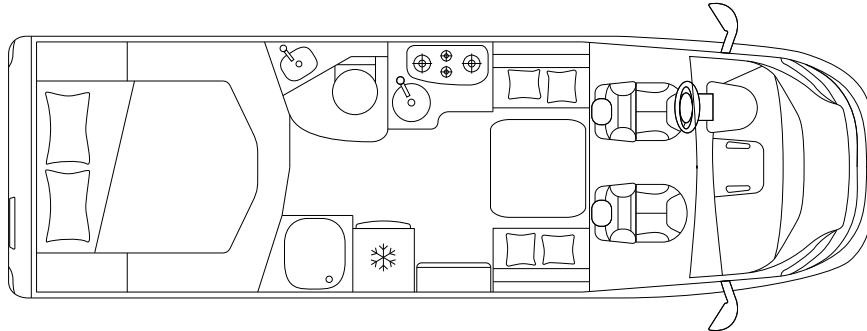

ECOVIP L 3412 DS

LOW-PROFILES

Fiat Ducato 35 Light

Fiat Ducato 43 Heavy

CHASSIS & ENGINE

Chassis	Fiat Ducato 35 Light	
Maximum power	kW (PS)	88 (120)
Engine displacement	cc	2.287
Weight in running order	kg	\
Payload	kg	\
Max. total weight	kg	3.500

DIMENSIONS & WEIGHT

External length / width / height	cm	720 / 225 / 296
Internal width / height	cm	212 / 205
Wheelbase	mm	4.035
Towable mass	kg	2.000
Type-approved seats		4
Garage dimensions (L × W × H)	cm	136 ^{max} / 123 ^{min} × 212 × 123

We use cookies on our website. Some of them are essential, while others help us to improve this website and your experience. [Read more](#)

Alright

SLEEPING & LIVING

Berths		2 ^s + 2 ^o + 1 ^o
Rear double bed (L × W)	cm	190 × 150
Dinette bed	cm	183 × 70 ^o
Drop-down bed	cm	186 × 139 ^o