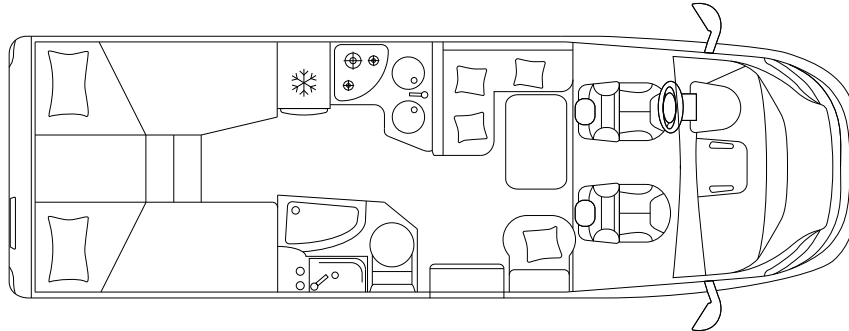

ECOVIP L 3019

LOW-PROFILES

Fiat Ducato 35 Light

Fiat Ducato 43 Heavy

CHASSIS & ENGINE

Chassis	Fiat Ducato 35 Light	
Maximum power	kW (PS)	88 (120)
Engine displacement	cc	2.287
Weight in running order	kg	2.953
Payload	kg	547
Max. total weight	kg	3.500

DIMENSIONS & WEIGHT

External length / width / height	cm	699 / 225 / 296
Internal width / height	cm	212 / 205
Wheelbase	mm	3.800
Towable mass	kg	2.000
Type-approved seats	4 ^s / 5 ^o	
Garage dimensions (L × W × H)	cm	121 ^{max} / 97 ^{min} × 212 × 124

We use cookies on our website. Some of them are essential, while others help us to improve this website and your experience. [Read more](#)

Alright

SLEEPING & LIVING

Berths		2 ^s + 2 ^o + 1 ^o
Right side rear bed / left side rear bed (L × W)	cm	193 × 82 / 191 × 82
Dinette bed	cm	188 × 110 / 58 ^o
Drop-down bed	cm	186 × 139 / 109