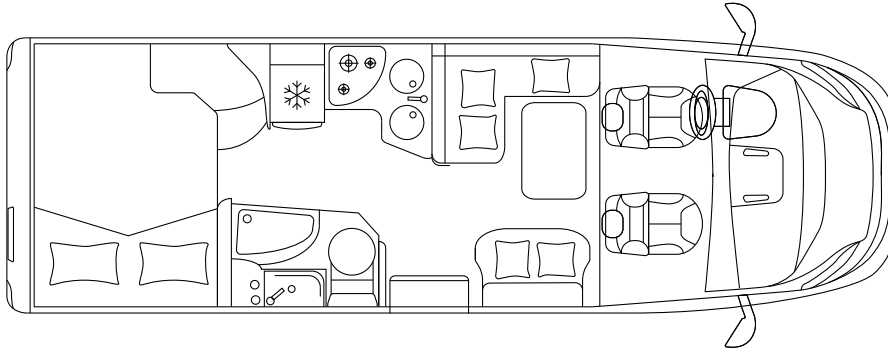

ECOVIP L 3010

LOW-PROFILES

Fiat Ducato 35 Light

Fiat Ducato 43 Heavy

CHASSIS & ENGINE

Chassis	Fiat Ducato 35 Light	
Maximum power	kW (PS)	88 (120)
Engine displacement	cc	2.287
Weight in running order	kg	\
Payload	kg	\
Max. total weight	kg	4.250

DIMENSIONS & WEIGHT

External length / width / height	cm	699 / 225 / 296
Internal width / height	cm	212 / 205
Wheelbase	mm	3.800
Towable mass	kg	2.000
Type-approved seats		4 ^s / 5 ^o
Garage dimensions (L × W × H)	cm	\

We use cookies on our website. Some of them are essential, while others help us to improve this website and your experience. [Read more](#)

Alright

SLEEPING & LIVING

Berths		2 ^s + 2 ^o + 1 ^o
Rear double bed (L × W)	cm	205 × 140
Dinette bed	cm	188 × 110 / 58 ^o
Drop-down bed	cm	186 × 139 / 109