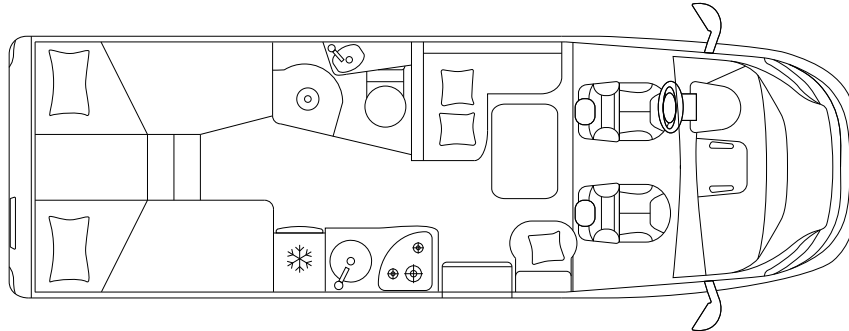

ECOVIP L 3009

LOW-PROFILES

Fiat Ducato 35 Light

Fiat Ducato 43 Heavy

CHASSIS & ENGINE

Chassis	Fiat Ducato 35 Light	
Maximum power	kW (PS)	88 (120)
Engine displacement	cc	2.287
Weight in running order	kg	2.928
Payload	kg	572
Max. total weight	kg	3.500

DIMENSIONS & WEIGHT

External length / width / height	cm	699 / 225 / 296
Internal width / height	cm	212 / 205
Wheelbase	mm	3.800
Towable mass	kg	2000
Type-approved seats	4 ^s / 5 ^o	
Garage dimensions (L × W × H)	cm	121 ^{max} / 102 ^{min} × 212 × 124

We use cookies on our website. Some of them are essential, while others help us to improve this website and your experience. [Read more](#)

Alright

SLEEPING & LIVING

Berths		2 ^s + 1 ^o + 1 ^o
Right side rear bed / left side rear bed (L × W)	cm	197 × 82 / 197 × 82
Dinette bed	cm	188 × 110 / 45 ^o
Drop-down bed	cm	186 × 121 / 100 ^o