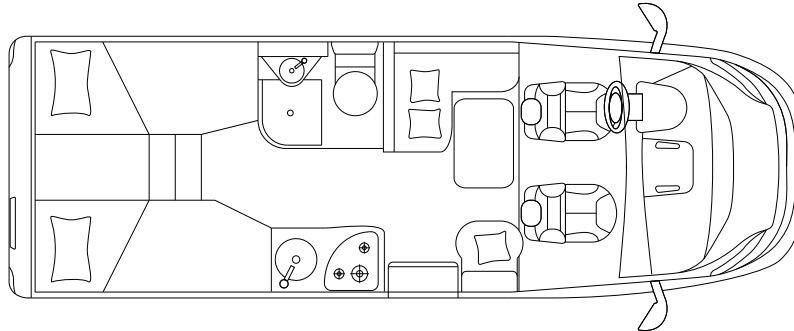

ECOVIP L 2009

LOW-PROFILES

Fiat Ducato 35 Light

Fiat Ducato 43 Heavy

CHASSIS & ENGINE

Chassis	Fiat Ducato 35 Light	
Maximum power	kW (PS)	88 (120)
Engine displacement	cc	2.287
Weight in running order	kg	\
Payload	kg	\
Max. total weight	kg	3.500

DIMENSIONS & WEIGHT

External length / width / height	cm	659 / 225 / 296
Internal width / height	cm	212 / 205
Wheelbase	mm	3.450
Towable mass	kg	2000
Type-approved seats		4 ^s / 5 ^o
Garage dimensions (L × W × H)	cm	\

We use cookies on our website. Some of them are essential, while others help us to improve this website and your experience. [Read more](#)

Alright

SLEEPING & LIVING

Berths		2 ^s + 1 ^o + 1 ^o
Right side rear bed / left side rear bed (L × W)	cm	197 × 82 / 185 × 82
Dinette bed	cm	188 × 90 / 45 ^o
Drop-down bed	cm	186 × 90 ^o