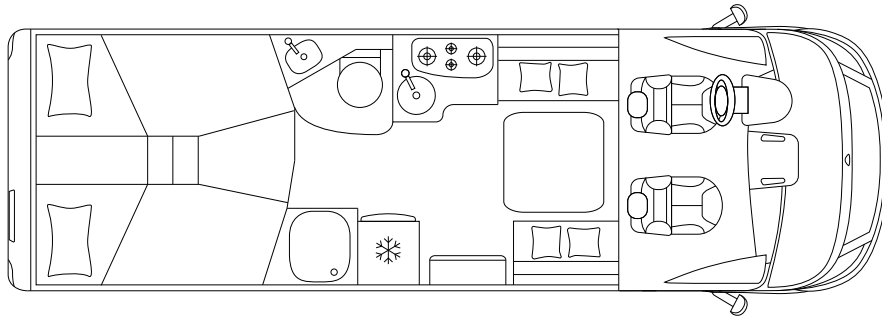

ECOVIP H 4109 DS

MOTORHOMES

Fiat Ducato 35 Light

Fiat Ducato 43 Heavy

CHASSIS & ENGINE

Chassis	Fiat Ducato 35 Light	
Maximum power	kW (PS)	88 (120)
Engine displacement	cc	2.287
Weight in running order	kg	\
Payload	kg	\
Max. total weight	kg	3.500

DIMENSIONS & WEIGHT

External length / width / height	cm	740 / 225 / 296
Internal width / height	cm	212 / 205
Wheelbase	mm	4.035
Towable mass	kg	2.000
Type-approved seats	4 ^s / 5 ^o	
Garage dimensions (L × W × H)	cm	121 ^{max} / 95 ^{min} × 212 × 124

We use cookies on our website. Some of them are essential, while others help us to improve this website and your experience. [Read more](#)

Alright

SLEEPING & LIVING

Berths		4 ^s + 1 ^o
Right side rear bed / left side rear bed (L × W)	cm	206 × 82 / 206 × 82
Dinette bed	cm	183 × 80 ^o
Drop-down bed	cm	190 × 145