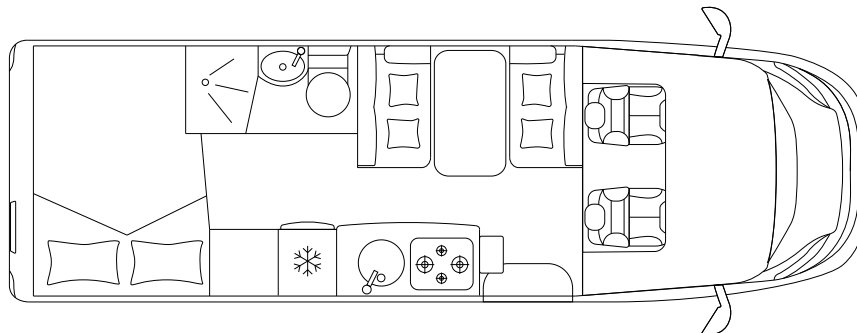

KOSMO F510

OVER-CABS

Fiat Ducato 35 Light

Fiat Ducato 43 Heavy

CHASSIS & ENGINE

Chassis	Fiat Ducato 35 Light	
Maximum power	kW (PS)	88 (120)
Engine displacement	cc	2.287
Weight in running order	kg	2.960
Payload	kg	540 ^s / 690 ^o
Max. total weight	kg	3.500 ^s / 3.650 ^o

DIMENSIONS & WEIGHT

External length / width / height	cm	725 / 233 / 310
Internal width / height	cm	218 / 209,50
Wheelbase	mm	4.035
Towable mass	kg	2.000
Type-approved seats		6
Garage dimensions (L × W × H)	cm	155 ^{max} / 134 ^{min} × 218 × 124

We use cookies on our website. Some of them are essential, while others help us to improve this website and your experience. [Read more](#)

Alright

SLEEPING & LIVING

Berths		4 ^s + 1 ^o
Overcab bed	cm	211 × 159
Dinette bed	cm	180 × 100 ^o