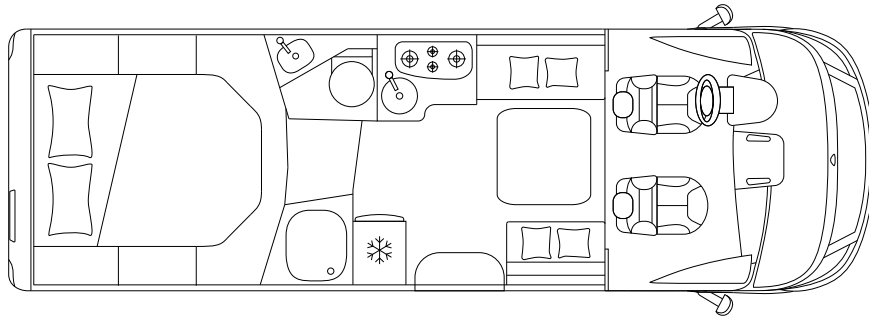

KOSMO 912

MOTORHOMES

Fiat Ducato 35 Light

Fiat Ducato 43 Heavy

CHASSIS & ENGINE

Chassis	Fiat Ducato 35 Light	
Maximum power	kW (PS)	88 (120)
Engine displacement	cc	2.287
Weight in running order	kg	3.045
Payload	kg	455 ^s / 605 ^o
Max. total weight	kg	3.500 ^s / 3.650 ^o

DIMENSIONS & WEIGHT

External length / width / height	cm	741 / 233 / 290
Internal width / height	cm	218 / 213
Wheelbase	mm	4.035
Towable mass	kg	2.000
Type-approved seats		4
Garage dimensions (L × W × H)	cm	109 × 218 × 120 ^{max} / 90 ^{min}

We use cookies on our website. Some of them are essential, while others help us to improve this website and your experience. [Read more](#)

Alright

SLEEPING & LIVING

Berths		4 ^s + 1 ^o
Rear double bed (L × W)	cm	190 × 148
Dinette bed	cm	200 × 115 ^o
Drop-down bed	cm	196 × 150