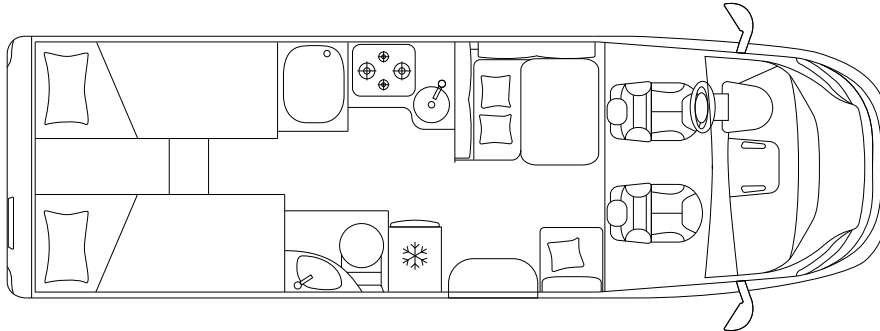

KOSMO 509

LOW-PROFILES

Fiat Ducato 35 Light

Fiat Ducato 43 Heavy

CHASSIS & ENGINE

Chassis	Fiat Ducato 35 Light	
Maximum power	kW (PS)	88 (120)
Engine displacement	cc	2.287
Weight in running order	kg	2.960
Payload	kg	540 ^s / 690 ^o
Max. total weight	kg	3.500 ^s / 3.650 ^o

DIMENSIONS & WEIGHT

External length / width / height	cm	741 / 233 / 290
Internal width / height	cm	218 / 213
Wheelbase	mm	4.035
Towable mass	kg	2.000
Type-approved seats		4 ^s / 5 ^o
Garage dimensions (L × W × H)	cm	109 × 218 × 121

We use cookies on our website. Some of them are essential, while others help us to improve this website and your experience. [Read more](#)

Alright

SLEEPING & LIVING

Berths		2 ^s + 2 ^o + 1 ^o
Right side rear bed / left side rear bed (L × W)	cm	207 × 80 / 200 × 80
Dinette bed	cm	200 × 115 ^o
Drop-down bed	cm	200 × 140 ^o