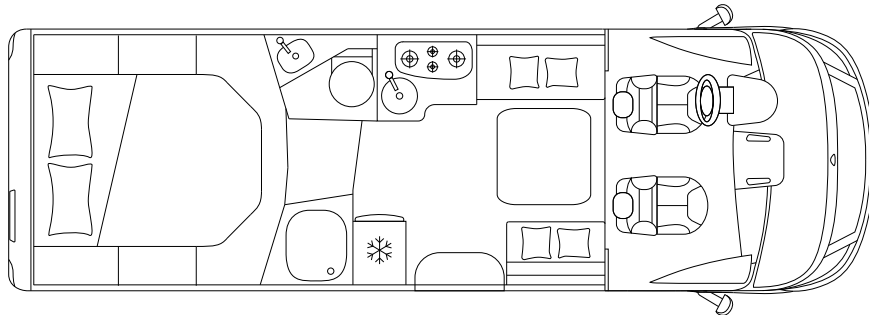

KOSMO EMBLEMA 912 E

MOTORHOMES

Fiat Ducato 35 Light

Fiat Ducato 43 Heavy

CHASSIS & ENGINE

Chassis	Fiat Ducato 35 Light	
Maximum power	kW (PS)	103 (140)
Engine displacement	cc	2.287
Weight in running order	kg	3.078
Payload	kg	422 ^s / 572 ^o
Max. total weight	kg	3.500 ^s / 3.650 ^o

DIMENSIONS & WEIGHT

External length / width / height	cm	741 / 233 / 294
Internal width / height	cm	218 / 213
Wheelbase	mm	4.035
Towable mass	kg	2.000
Type-approved seats		4
Garage dimensions (L × W × H)	cm	109 × 218 × 120 ^{max} / 90 ^{min}

We use cookies on our website. Some of them are essential, while others help us to improve this website and your experience. [Read more](#)

Alright

SLEEPING & LIVING

Berths		4 ^s + 1 ^o
Rear double bed (L × W)	cm	190 × 148
Dinette bed	cm	200 × 115 ^o
Drop-down bed	cm	196 × 150