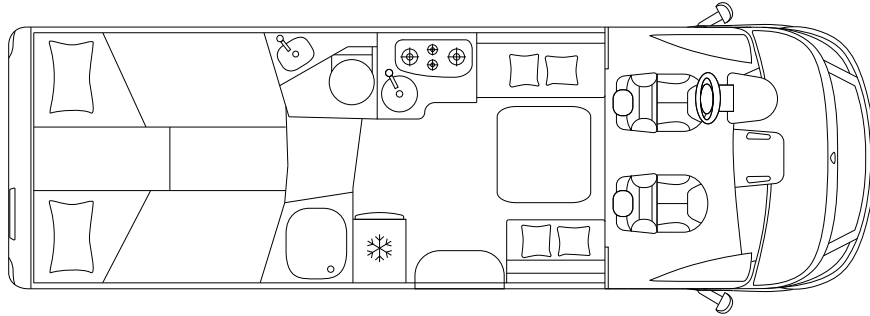

KOSMO EMBLEMA 909 LE

MOTORHOMES

Fiat Ducato 35 Light

Fiat Ducato 43 Heavy

CHASSIS & ENGINE

Chassis	Fiat Ducato 35 Light	
Maximum power	kW (PS)	103 (140)
Engine displacement	cc	2.287
Weight in running order	kg	3.078
Payload	kg	422^s / 572°
Max. total weight	kg	3.500^s / 3.650^o

DIMENSIONS & WEIGHT

External length / width / height	cm	741 / 233 / 294
Internal width / height	cm	218 / 213
Wheelbase	mm	4.035
Towable mass	kg	2.000
Type-approved seats		4
Garage dimensions (L × W × H)	cm	109 × 218 × 118

We use cookies on our website. Some of them are essential, while others help us to improve this website and your experience. [Read more](#)

Alright