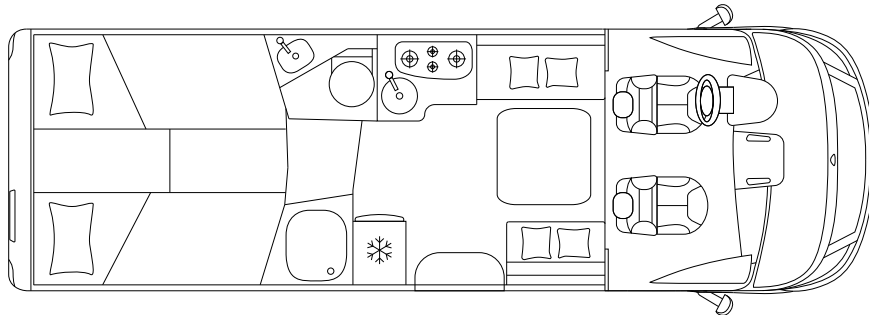

KOSMO 909 L

MOTORHOMES

Fiat Ducato 35 Light

Fiat Ducato 43 Heavy

CHASSIS & ENGINE

Chassis	Fiat Ducato 35 Light	
Maximum power	kW (PS)	88 (120)
Engine displacement	cc	2.287
Weight in running order	kg	3.045
Payload	kg	455 ^s / 605 ^o
Max. total weight	kg	3.500 ^s / 3.650 ^o

DIMENSIONS & WEIGHT

External length / width / height	cm	741 / 233 / 290
Internal width / height	cm	218 / 213
Wheelbase	mm	4.035
Towable mass	kg	2.000
Type-approved seats		4
Garage dimensions (L × W × H)	cm	109 × 218 × 118

We use cookies on our website. Some of them are essential, while others help us to improve this website and your experience. [Read more](#)

Alright

SLEEPING & LIVING

Berths		4 ^s + 1 ^o
Right side rear bed / left side rear bed (L × W)	cm	205 × 80 / 210 × 80
Dinette bed	cm	200 × 115 ^o
Drop-down bed	cm	196 × 150