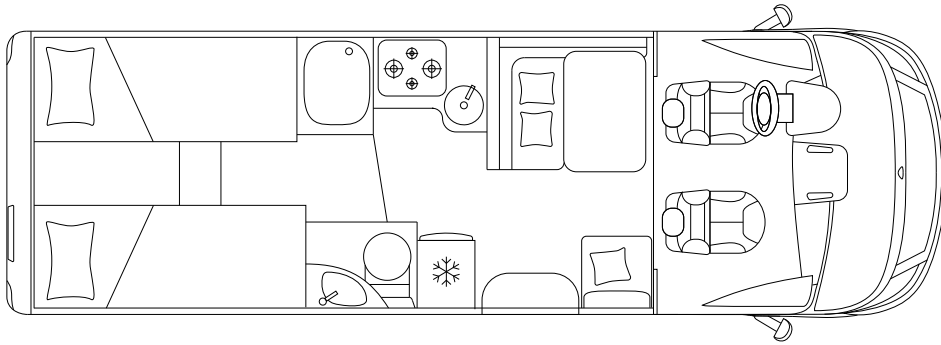

KOSMO EMBLEMA 909 E

MOTORHOMES

Fiat Ducato 35 Light

Fiat Ducato 43 Heavy

CHASSIS & ENGINE

Chassis		Fiat Ducato 35 Light
Maximum power	kW (PS)	103 (140)
Engine displacement	cc	2.287
Weight in running order	kg	3.052
Payload	kg	448 ^s / 598 ^o
Max. total weight	kg	3.500 ^s / 3.650 ^o

DIMENSIONS & WEIGHT

External length / width / height	cm	741 / 233 / 294
Internal width / height	cm	218 / 213
Wheelbase	mm	4.035
Towable mass	kg	2.000
Type-approved seats		4 ^s / 5 ^o
Garage dimensions (L × W × H)	cm	109 × 218 × 121

SLEEPING & LIVING

SLEEPING & LIVING

Right side rear bed / left side rear bed (L × W)	cm	207 × 80 / 200 × 80
--	----	---------------------

Dinette bed	cm	200 × 115 °
-------------	----	-------------

Drop-down bed	cm	196 × 150
---------------	----	-----------